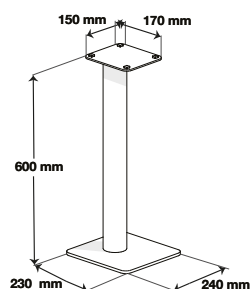

EPUR STAND BLACK

DIMENSIONS

DESCRIPTION

The last born of the Epur range stands out with resolutely minimalist aesthetic qualities. The original design (combination of glass and brush steel) of this speaker stand will highlight your speakers and will be part of a harmonious interior decoration together with your audio system. This is a wise choice for all of you; neophytes, enthusiasts or audiophiles.

DESIGN

Finish: Satin/Clear

Structure: Satin brushed steel finish

Base plate: Clear tempered glass

Miscellaneous: – Cable management system – Transparent rubber pads

SPECIFICATIONS

Wire Path

MAXIMUM SIZE / WEIGHT